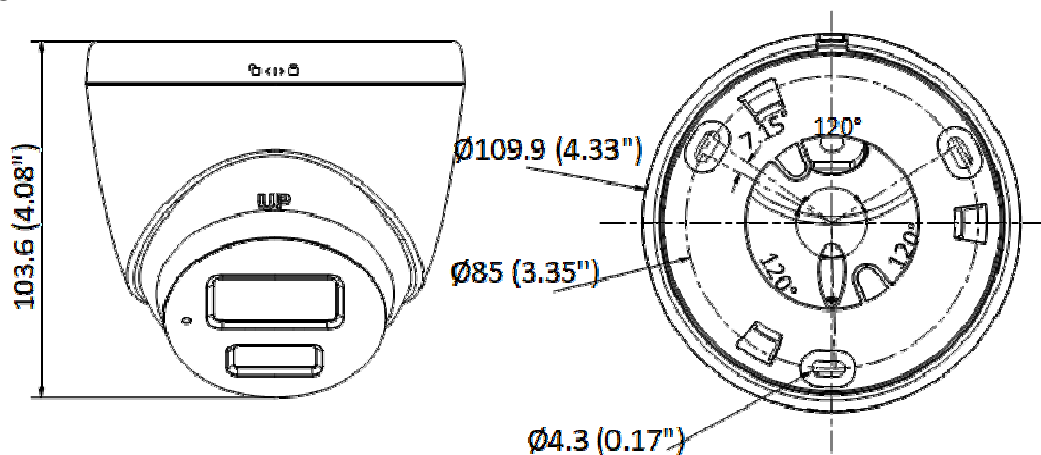

Approval	
EMC	FCC SDoC (47 CFR Part 15, Subpart B); CE-EMC (EN 55032: 2015, EN 61000-3-2: 2014, EN 61000-3-3: 2013, EN 50130-4: 2011 +A1: 2014); RCM (AS/NZS CISPR 32: 2015); KC (KN 32: 2015, KN 35: 2015)
Safety	UL (UL 60950-1); CB (IEC 60950-1:2005 + Am 1:2009 + Am 2:2013, IEC 62368-1:2014); CE-LVD (EN 60950-1:2005 + Am 1:2009 + Am 2:2013, IEC 62368-1:2014); BIS (IS 13252(Part 1):2010+A1:2013+A2:2015)
Environment	CE-RoHS (2011/65/EU); WEEE (2012/19/EU); Reach (Regulation (EC) No 1907/2006)
Protection	IP67 (IEC 60529-2013)

▪ Available Model

DS-2CD1347G0-LUF (2.8/4 mm)

DS-2CD1347G0-L (2.8/4 mm)

▪ Dimension

Unit: mm (inch)